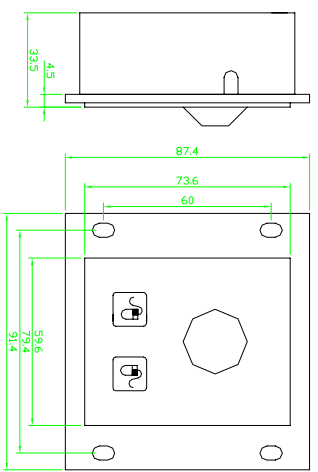

REVISIONS				
ZONE	REV	DESCRIPTION	DATE	APPROVED

		Model : KBS-TB-25	
		Keyboard Specialists Ltd	
SIZE	FSCM NO.	DWG NO.	REV
SCALE	SHEET		