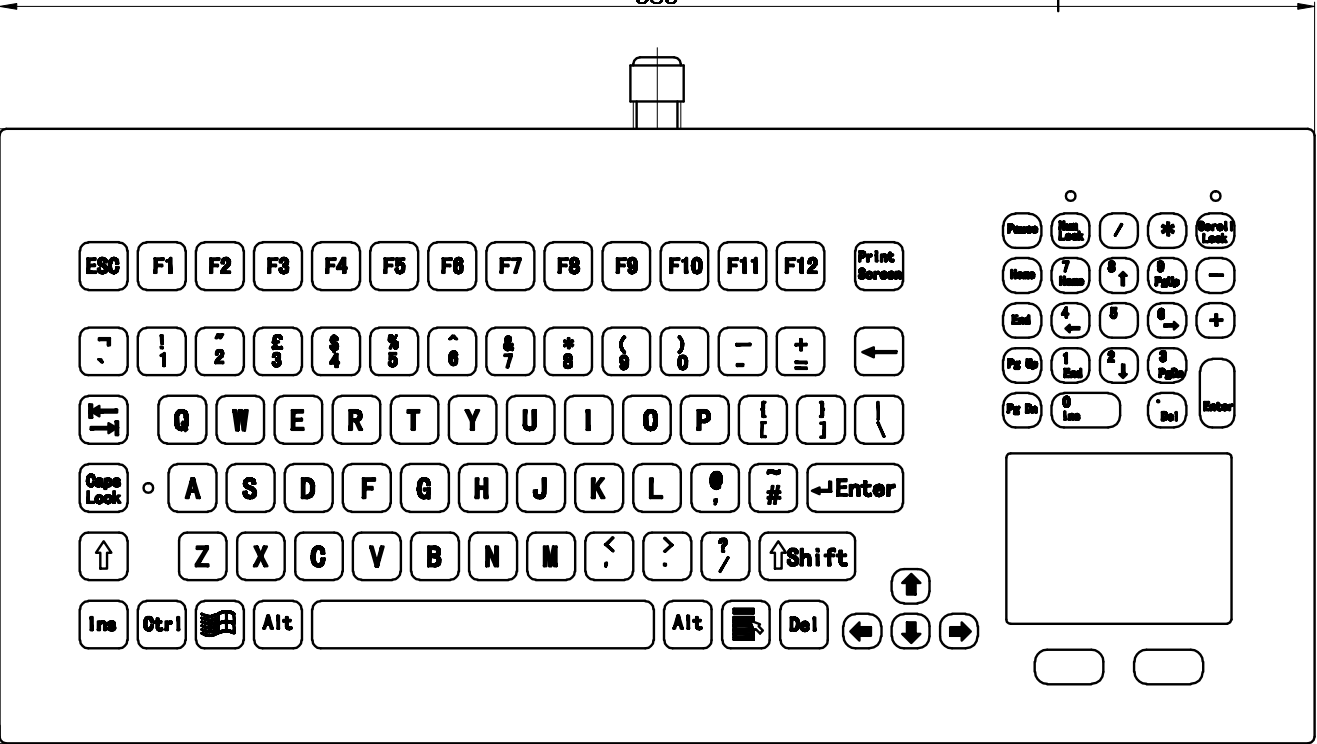

REVISIONS				
ZONE	REV	DESCRIPTION	DATE	APPROVED

385

180

Model: KBS-MT-Desk-UK-CAW

Keyboard Specialists Ltd.

SIZE		FSCM NO.	DWG NO.	REV
SCALE				SHEET