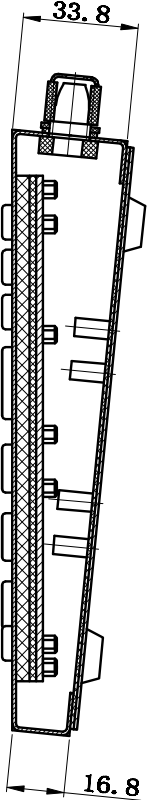

REVISIONS				
ZONE	REV	DESCRIPTION	DATE	APPROVED

385

180

Model: KBS-MT-Desk-UK-CAW

Keyboard Specialists Ltd.

SIZE		FSCM NO.	DWG NO.	REV
SCALE				SHEET